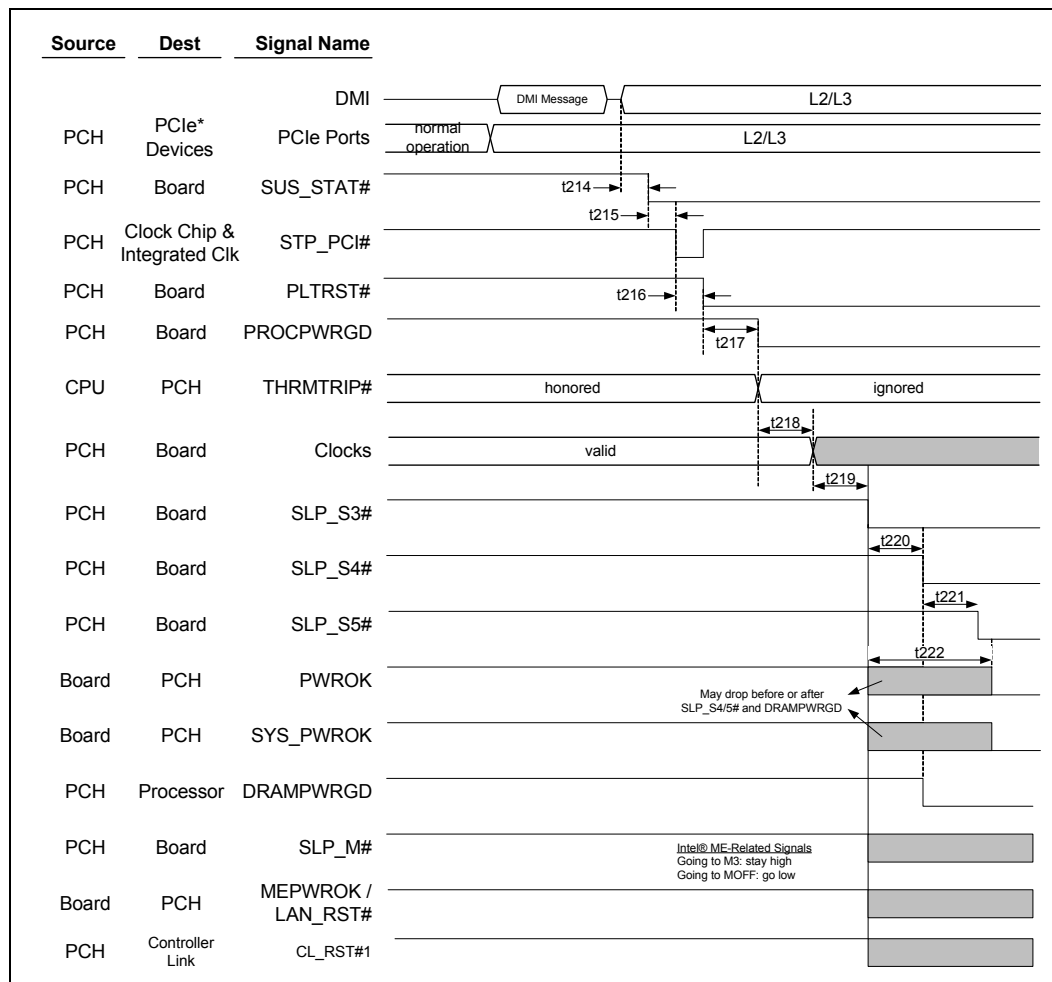

8.8 Power Management Timing Diagrams

Figure 8-1. G3 w/RTC Loss to S4/S5 Timing Diagram

Figure 8-2. S5 to S0 Timing Diagram

Figure 8-3. S3/M3 to S0 Timing Diagram

Figure 8-4. S5/Moff - S5/M3 Timing Diagram

Figure 8-5. S0 to S5 Timing Diagram

Figure 8-6. DRAMPWRGD Timing Diagram