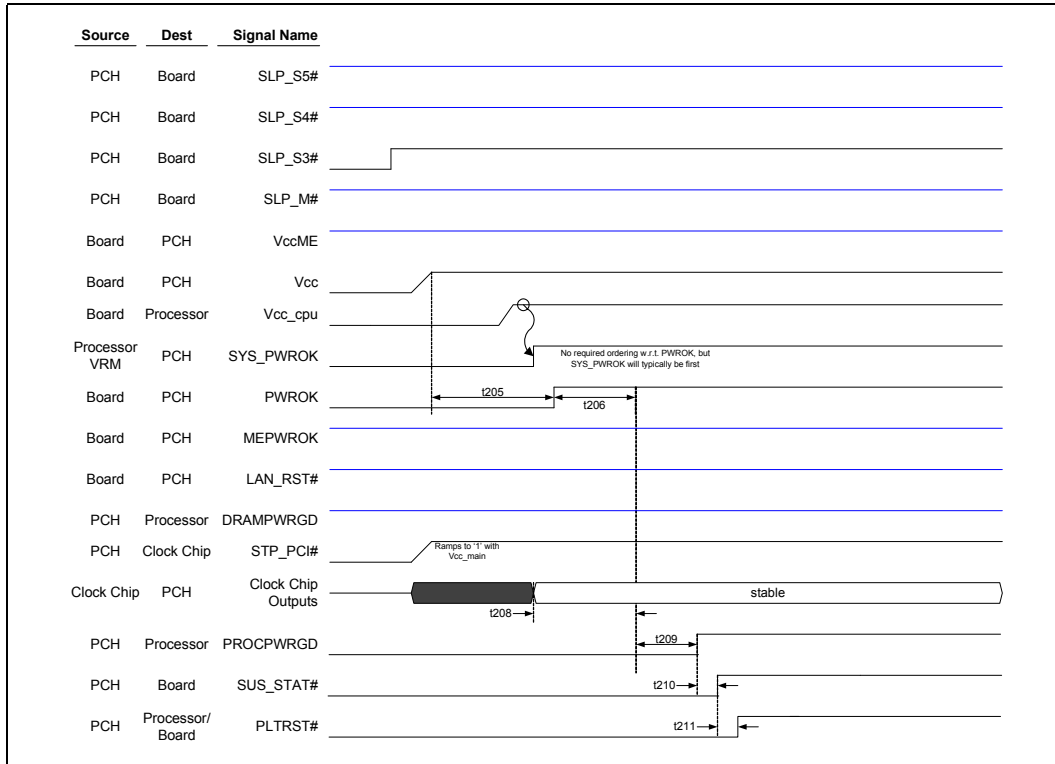

8.8 Power Management Timing Diagrams

Figure 8-1. G3 w/RTC Loss to S4/S5 Timing Diagram

Figure 8-2. S5 to S0 Timing Diagram

Figure 8-3. S3/M3 to S0 Timing Diagram

Figure 8-4. S5/Moff - S5/M3 Timing Diagram

Figure 8-5. S0 to S5 Timing Diagram

Figure 8-6. DRAMPWRGD Timing Diagram