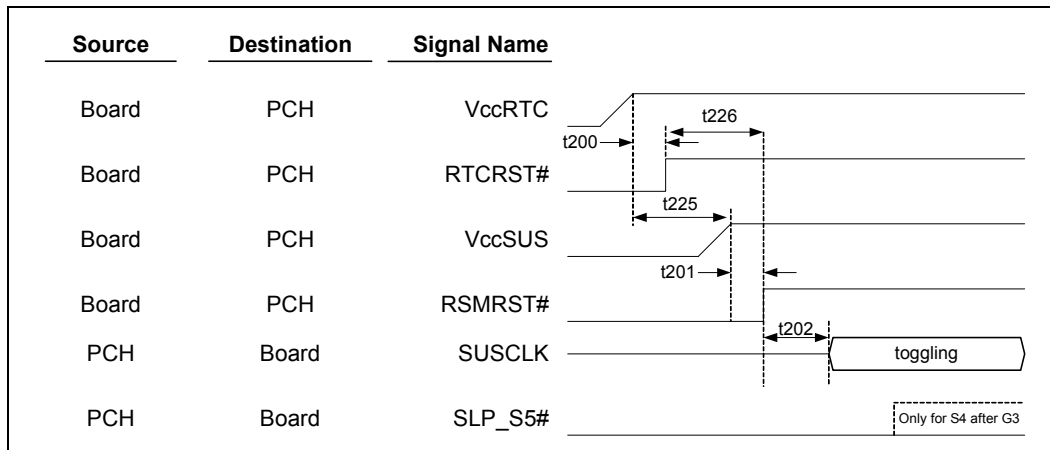

8.8 Power Management Timing Diagrams

Figure 8-1. G3 w/RTC Loss to S4/S5 Timing Diagram

Figure 8-2. S5 to S0 Timing Diagram

Figure 8-3. S3/M3 to S0 Timing Diagram

Figure 8-4. S5/Moff - S5/M3 Timing Diagram

Figure 8-5. S0 to S5 Timing Diagram

Figure 8-6. DRAMPWRGD Timing Diagram