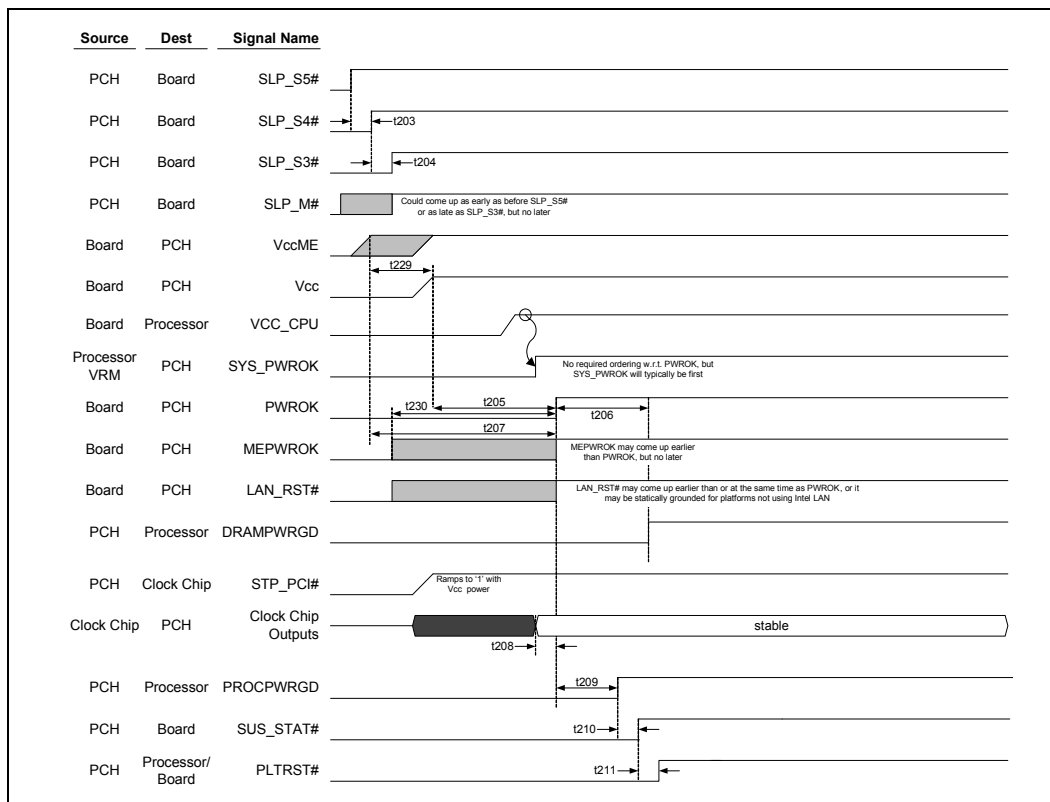

8.8 Power Management Timing Diagrams

Figure 8-1. G3 w/RTC Loss to S4/S5 Timing Diagram

Figure 8-2. S5 to S0 Timing Diagram

Figure 8-3. S3/M3 to S0 Timing Diagram

Figure 8-4. S5/Moff - S5/M3 Timing Diagram

Figure 8-5. S0 to S5 Timing Diagram

Figure 8-6. DRAMPWRGD Timing Diagram