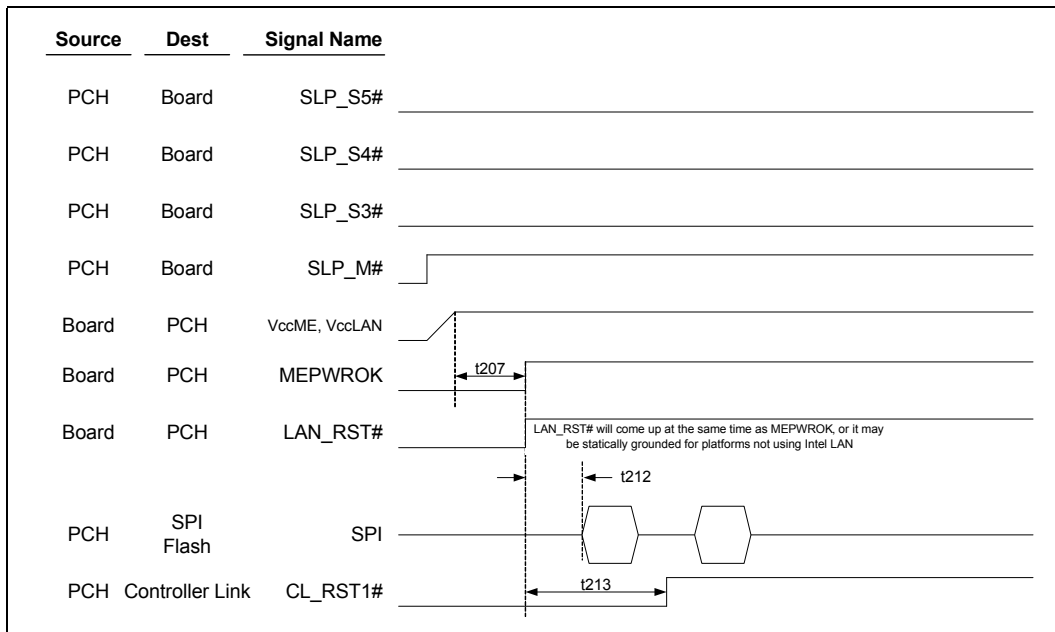

8.8 Power Management Timing Diagrams

Figure 8-1. G3 w/RTC Loss to S4/S5 Timing Diagram

Figure 8-2. S5 to S0 Timing Diagram

Figure 8-3. S3/M3 to S0 Timing Diagram

Figure 8-4. S5/Moff - S5/M3 Timing Diagram

Figure 8-5. S0 to S5 Timing Diagram

Figure 8-6. DRAMPWRGD Timing Diagram